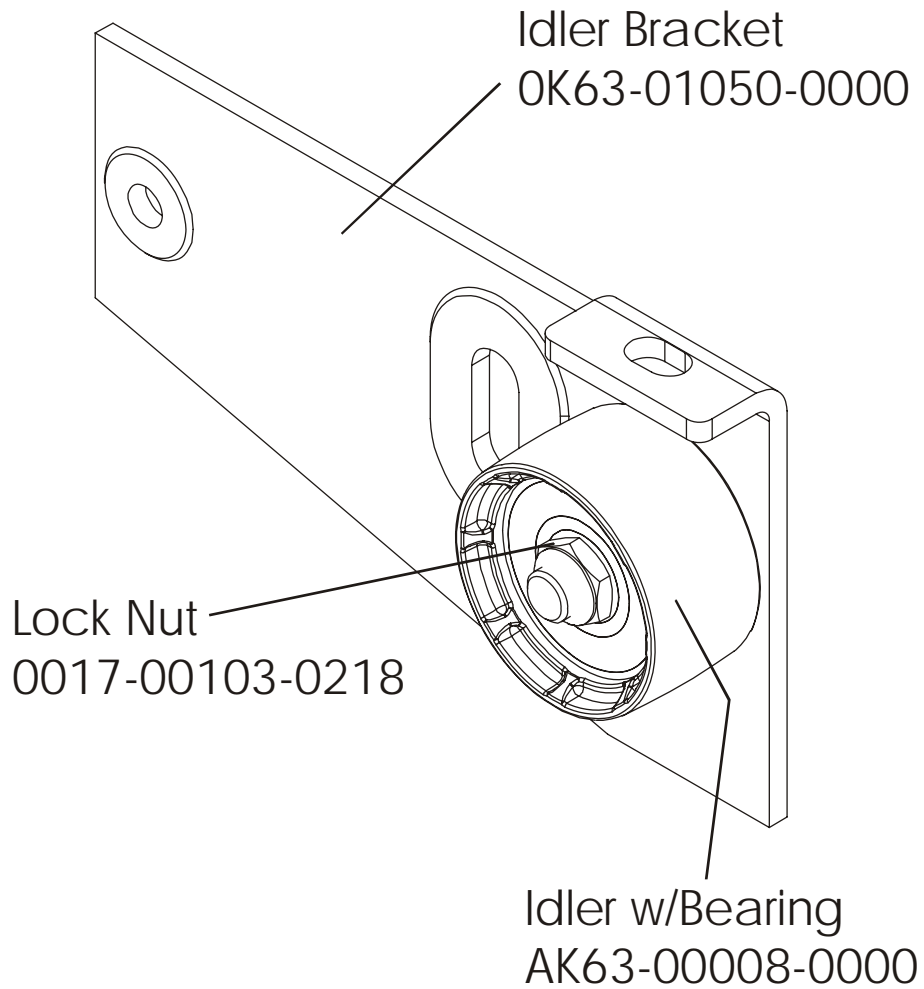

95CW-0XXX-02
S/N CCR100000 and UP

ARCTIC SILVER 95CW
Intermediate Shaft & Bearing Assembly

95CW-0XXX-02
S/N CCR100000 and UP

ARCTIC SILVER 95CW

Seat Latch Assembly - AK63-00043-0001

95CW-0XXX-02

S/N CCR100000 and UP

ARCTIC SILVER 95CW

Seat Post Assembly – AK63-00232-0002

95CW-0XXX-02

S/N CCR100000 and UP

ARCTIC SILVER 95CW
Console Support Assembly

95CW-0XXX-02
S/N CCR10000 and UP

ARCTIC SILVER 95CW
Left Side Shroud and Crankarm

95CW-0XXX-02
S/N CCR100000 and UP

ARCTIC SILVER 95CW
Right Side Shroud and Crankarm

95CW-0XXX-02
S/N CCR100000 and UP

ARCTIC SILVER 95CW
PCB Mounting Bracket Assembly

95CW-0XXX-02
S/N CCR10000 and UP

Assembly Number – AK63-00049-0000